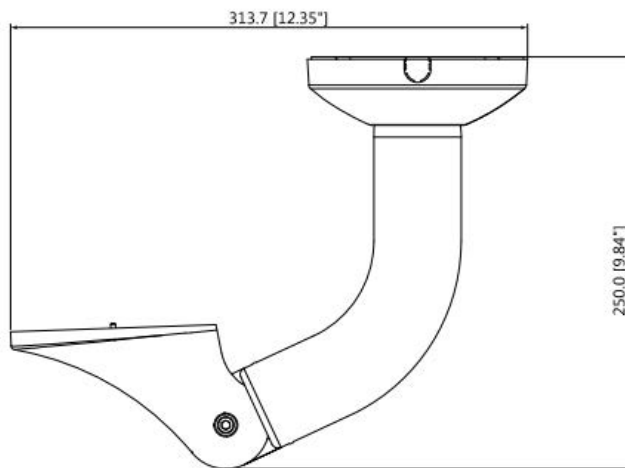

Wall Mount - INSX600

Material: Aluminum

Dimensions: 314 mm x 250 mm x 133 mm

Color: White

Type of Installation: Wall

Net Weight: 0.99kg

Load Bearing Capacity: 3.0kg

Work with: INSX152 or INSX101

Dimensions (mm)

Applications